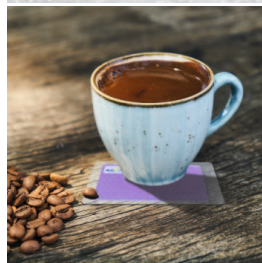

GEO MINI

The **GEO MINI** is a product with **virtually no limits:**

It is suited to **vitalize beverages** (water, coffee, tea, fruit juices, wine etc.) as well as food (in Restaurants etc). Especially acidic beverages can be made more digestible and tastier with the GEO MINI.

Seeds can be placed on a GEO MINI before sowing. Tests with sunflowers have shown that those plants whose seeds have been energized for one week have grown taller, stronger and healthier. (Use the GEO A4 for large seed quantities.)

A tip for **Smokers:** The GEO MINI - inserted in the cigarette pack - reduces the aggressiveness of the smoke and erases the addiction information of the cigarettes.

To **relieve pain**, the GEO MINI can be held onto the painful area of the body - the relieving effects will arise quickly.

Owing to its convenient size, the GEO MINI fits into every wallet, purse or handbag.

TECHNICAL DETAILS

Material: Glass fiber fabric, laminated

Size: A8, credit card size