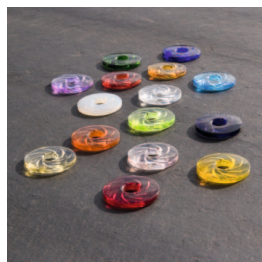

# SPIRAL RING

The **SPIRAL RING** has a highly creative potential. Creating something out of «nothingness» is its greatest strength, because all Creation arises out of energy vortexes. Conversely, energy blockages and congestion can be resolved. The energy of the SPIRAL RING dives into the problem, brings the cause to the surface and dissolves it.

It is suitable both for wearing as a pendant, as well as for placing on energetic-therapeutic treatments. Even in case of pain, the SPIRAL RING (especially indigo blue) can be used well.

## TECHNICAL DETAILS

Material: Glass

Size: Ø 33 mm